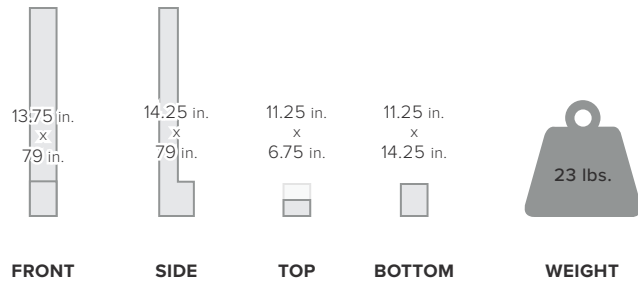

Package Dimensions

Combo Box: 13.75 L x 11.5 W x 79 H