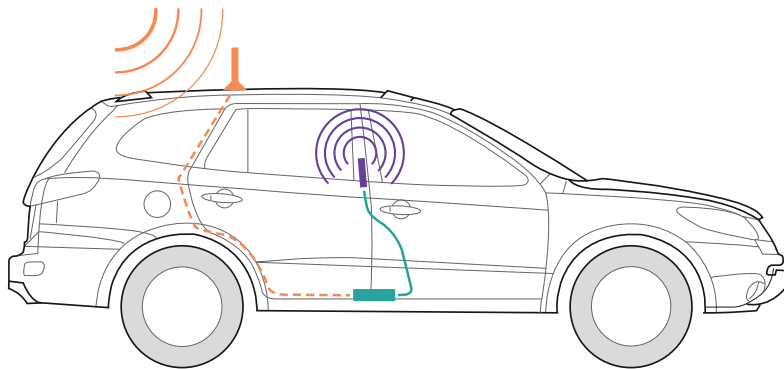

Installation