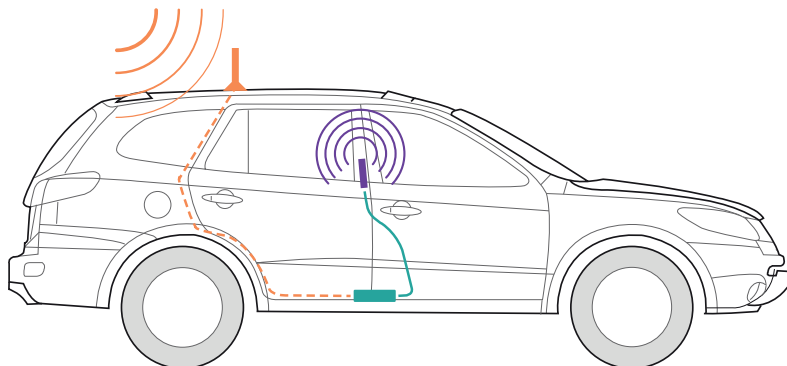

- LTE** FASTEST NETWORK SPEEDS
- +** UP TO +50 dB GAIN
- MULTI-USER WIRELESS BOOSTER**

Kit Includes

Drive 4G-M

Mini-Magnet Mount Antenna (301126)

4G Slim Low-Profile Antenna (314401)

Power Supply (859913)

About

The **Drive 4G-M** is weBoost's most popular 4G vehicle cell phone signal booster. This booster for vehicles extends cellular signal range to ensure you get better voice and data with fewer dropped calls, improved voice quality, faster uploads and downloads. weBoost's Drive 4G-M boosts cell signals up to 32x to enhance 4G LTE and 3G signals for everyone in the vehicle such as a car, truck, van or RV. This booster is compatible with all US and Canadian wireless networks such as Verizon, AT&T, Sprint, T-Mobile, US Cellular, Straight Talk and more. Each booster comes with an inside antenna, magnetic outside antenna, and power supply.

Complete with a quick install guide for easy setup. weBoost provides 2-year warranty to ensure the best cell phone signal booster experience possible.

Specifications

MODEL NUMBER		
FREQUENCIES	Band 12/17	700 MHz
	Band 13	700 MHz
	Band 5	850 MHz
	Band 4	1700/2100 MHz
	Band 2	1900 MHz
MAX GAIN	50 dB	
IMPEDANCE	50 Ohm	
POWER	12V / 2 A	
CONNECTORS	SMA Female	
BOOSTER DIMENSIONS	6.5 x 4.5 x 1.5 in	
BOOSTER WEIGHT	1.16 lbs	

Installation

- 1 Receives signal:** The powerful antenna reaches out to access a voice and 3G, 4G, and LTE data signal, and delivers it to the booster.
- 2 Boost signal:** The booster receives the signal, amplifies it, and serves as a relay between your phone and the nearest cell tower.
- 3 Broadcasts signal:** Your devices get a stronger signal, and calls and data are fed through the booster back to the network.