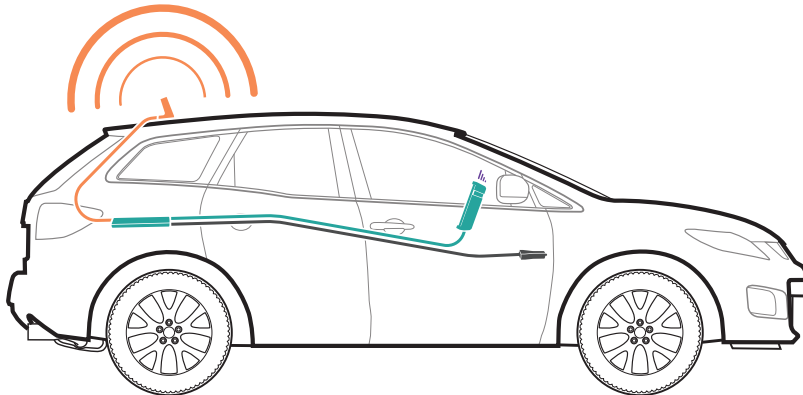

Installation

1. 1 **Receives signal:** The powerful antenna reaches out to access a voice and 3G, 4G, and LTE data signal, and delivers it to the booster.
2. 2 **Boost signal:** The booster receives the signal, amplifies it, and serves as a relay between your phone and the nearest cell tower.
3. 3 **Broadcasts signal:** Your devices get a stronger signal, and calls and data are fed through the booster back to the network.

Available Accessories

Optional Antenna Kits

No available accessories at this time.

Package Dimensions

7.6 L x 3 W x 9.5 H

MASTER CARTON: 27.5 L x 11 W x 19.6 H | 39.72 lbs.

Support

2 Year Warranty from Purchase.

Website: <http://support.weboost.com>

Phone: +1 866 294 1660
Monday to Saturday

FOR PARTNER'S USE

UPC